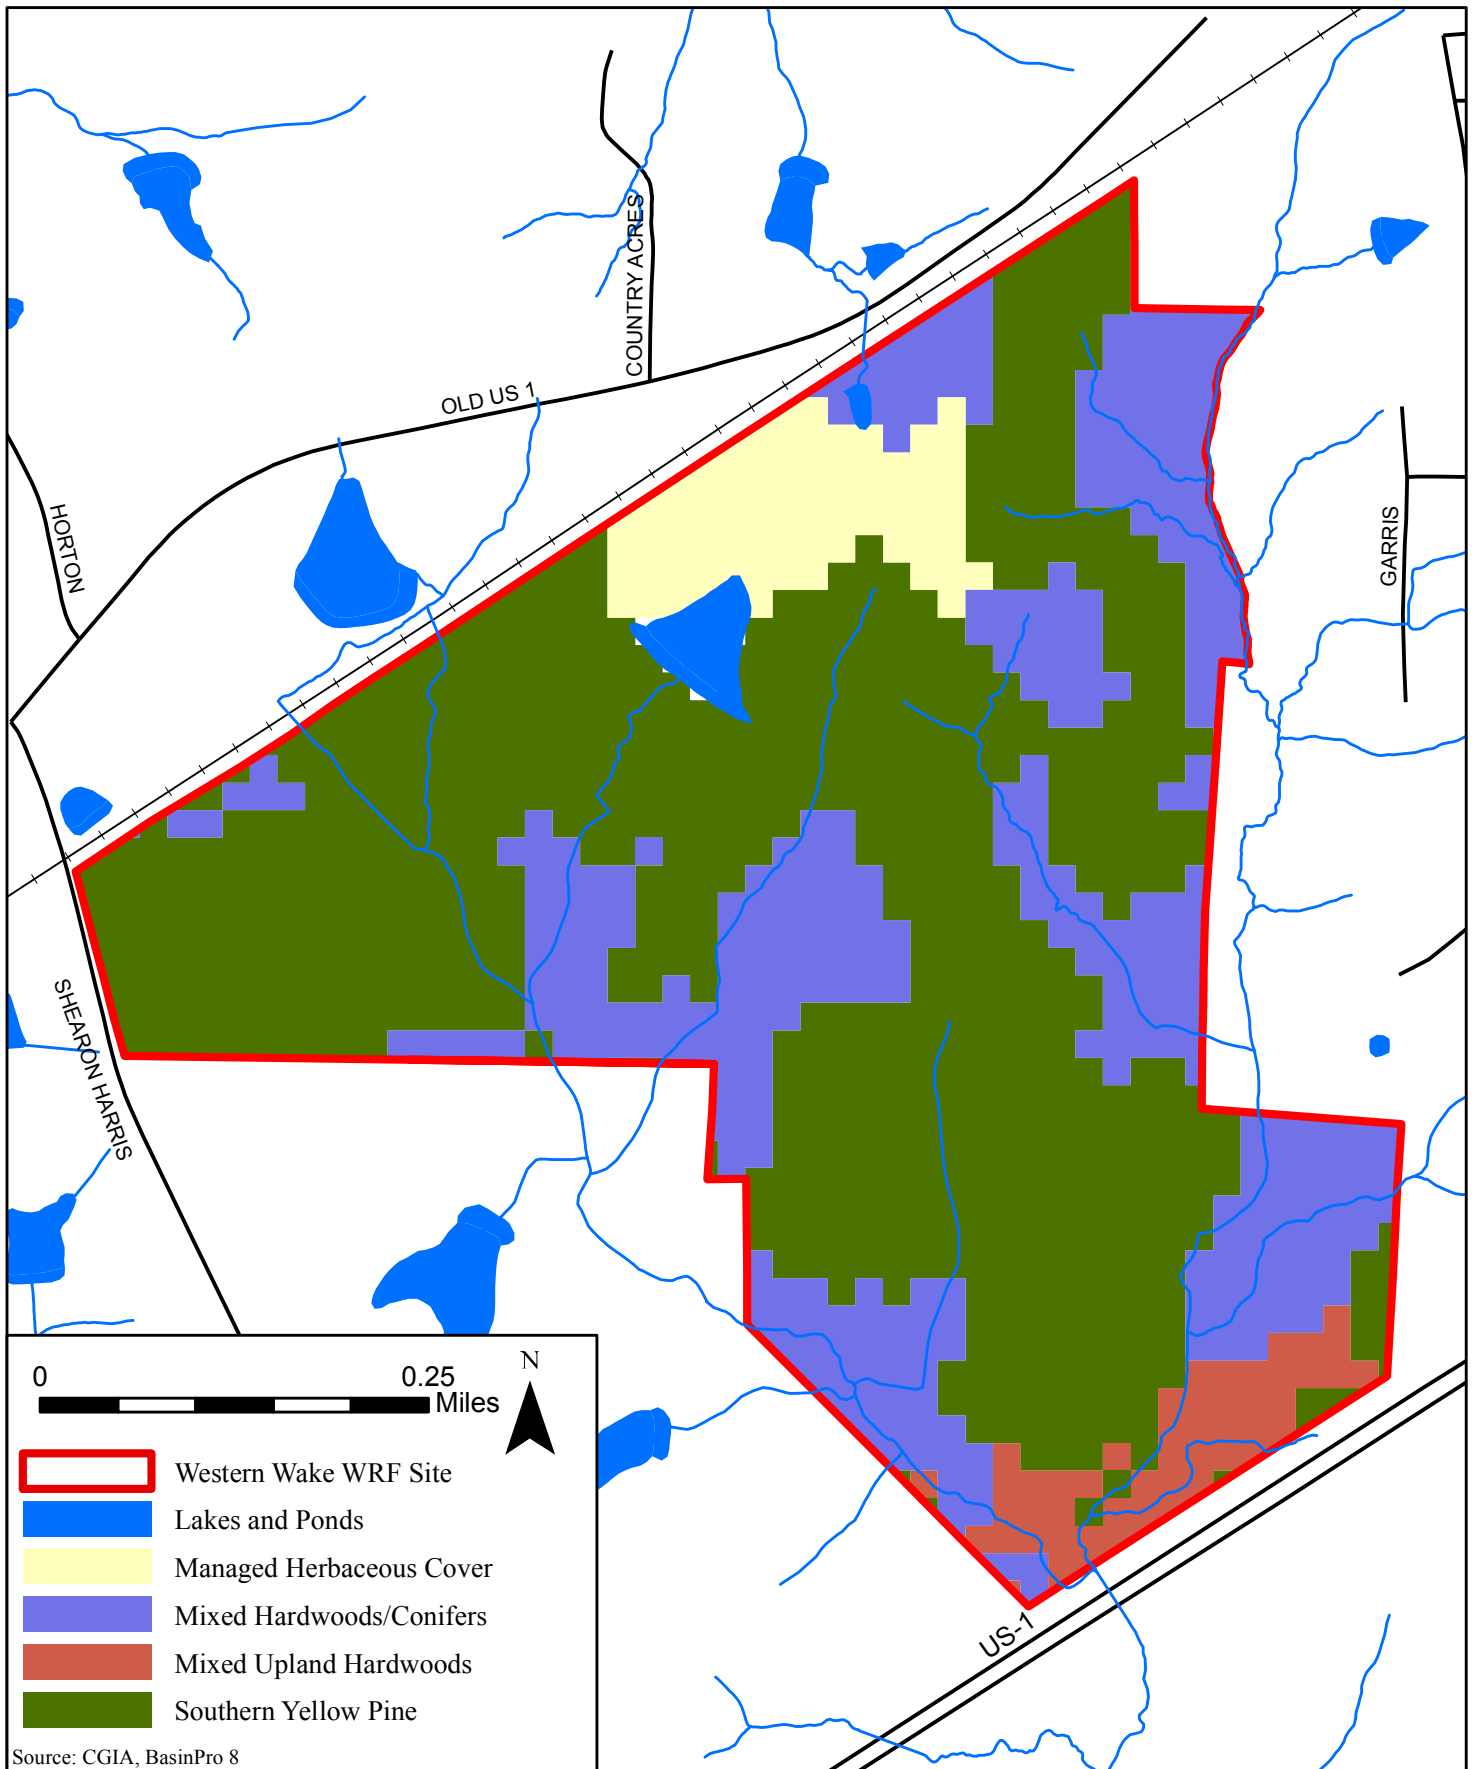

# WESTERN WAKE

Figure 5-3  
Land Cover at Western Wake WRF Site

Source: CGIA, BasinPro 8